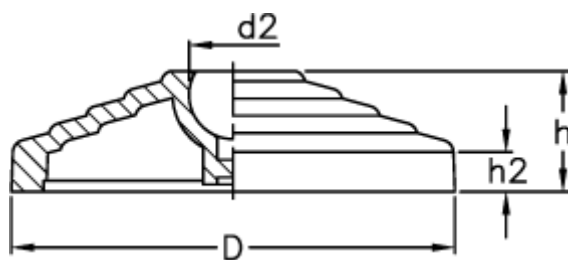

Data Sheet

Article number: 2310301241

Description: E+G Base without no-slip disc
LV.A-60-14

Measures

D	= 60
d2	= 14
h	= 24
h2	= 9
Max load (N)	= 14000